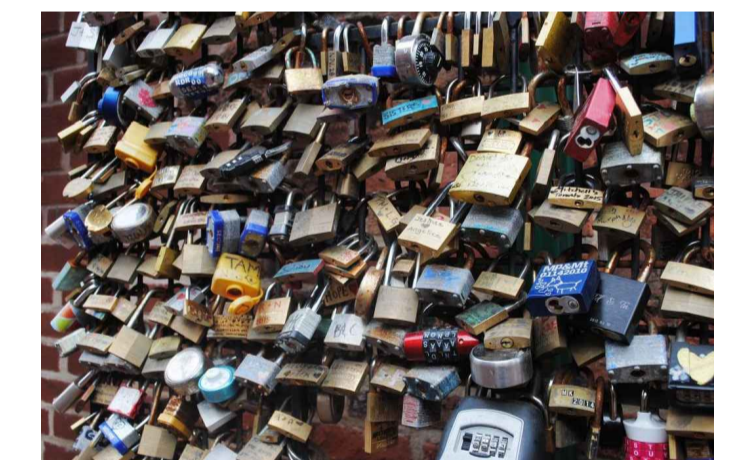

Extra heavy standard trees to frame the main entrance

Numerous links to the garden through park and woodland paths

A garden for quiet reflection sited away from the general busy activity of the park

Rainbow theme utilised within the garden

Facility for visitors to leave messages and memories: also symbolising 'lock down'

Potential for winter floral display with NHS colours