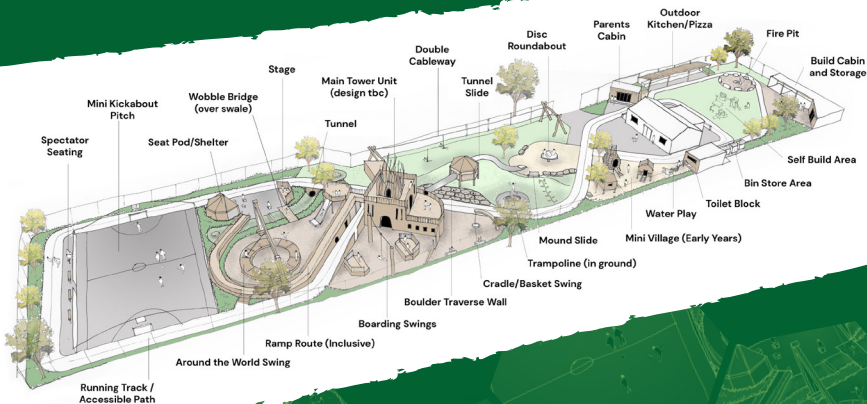

Norley Hall Adventure Playground Site Development Masterplan

For more information email nhap@wigan.gov.uk