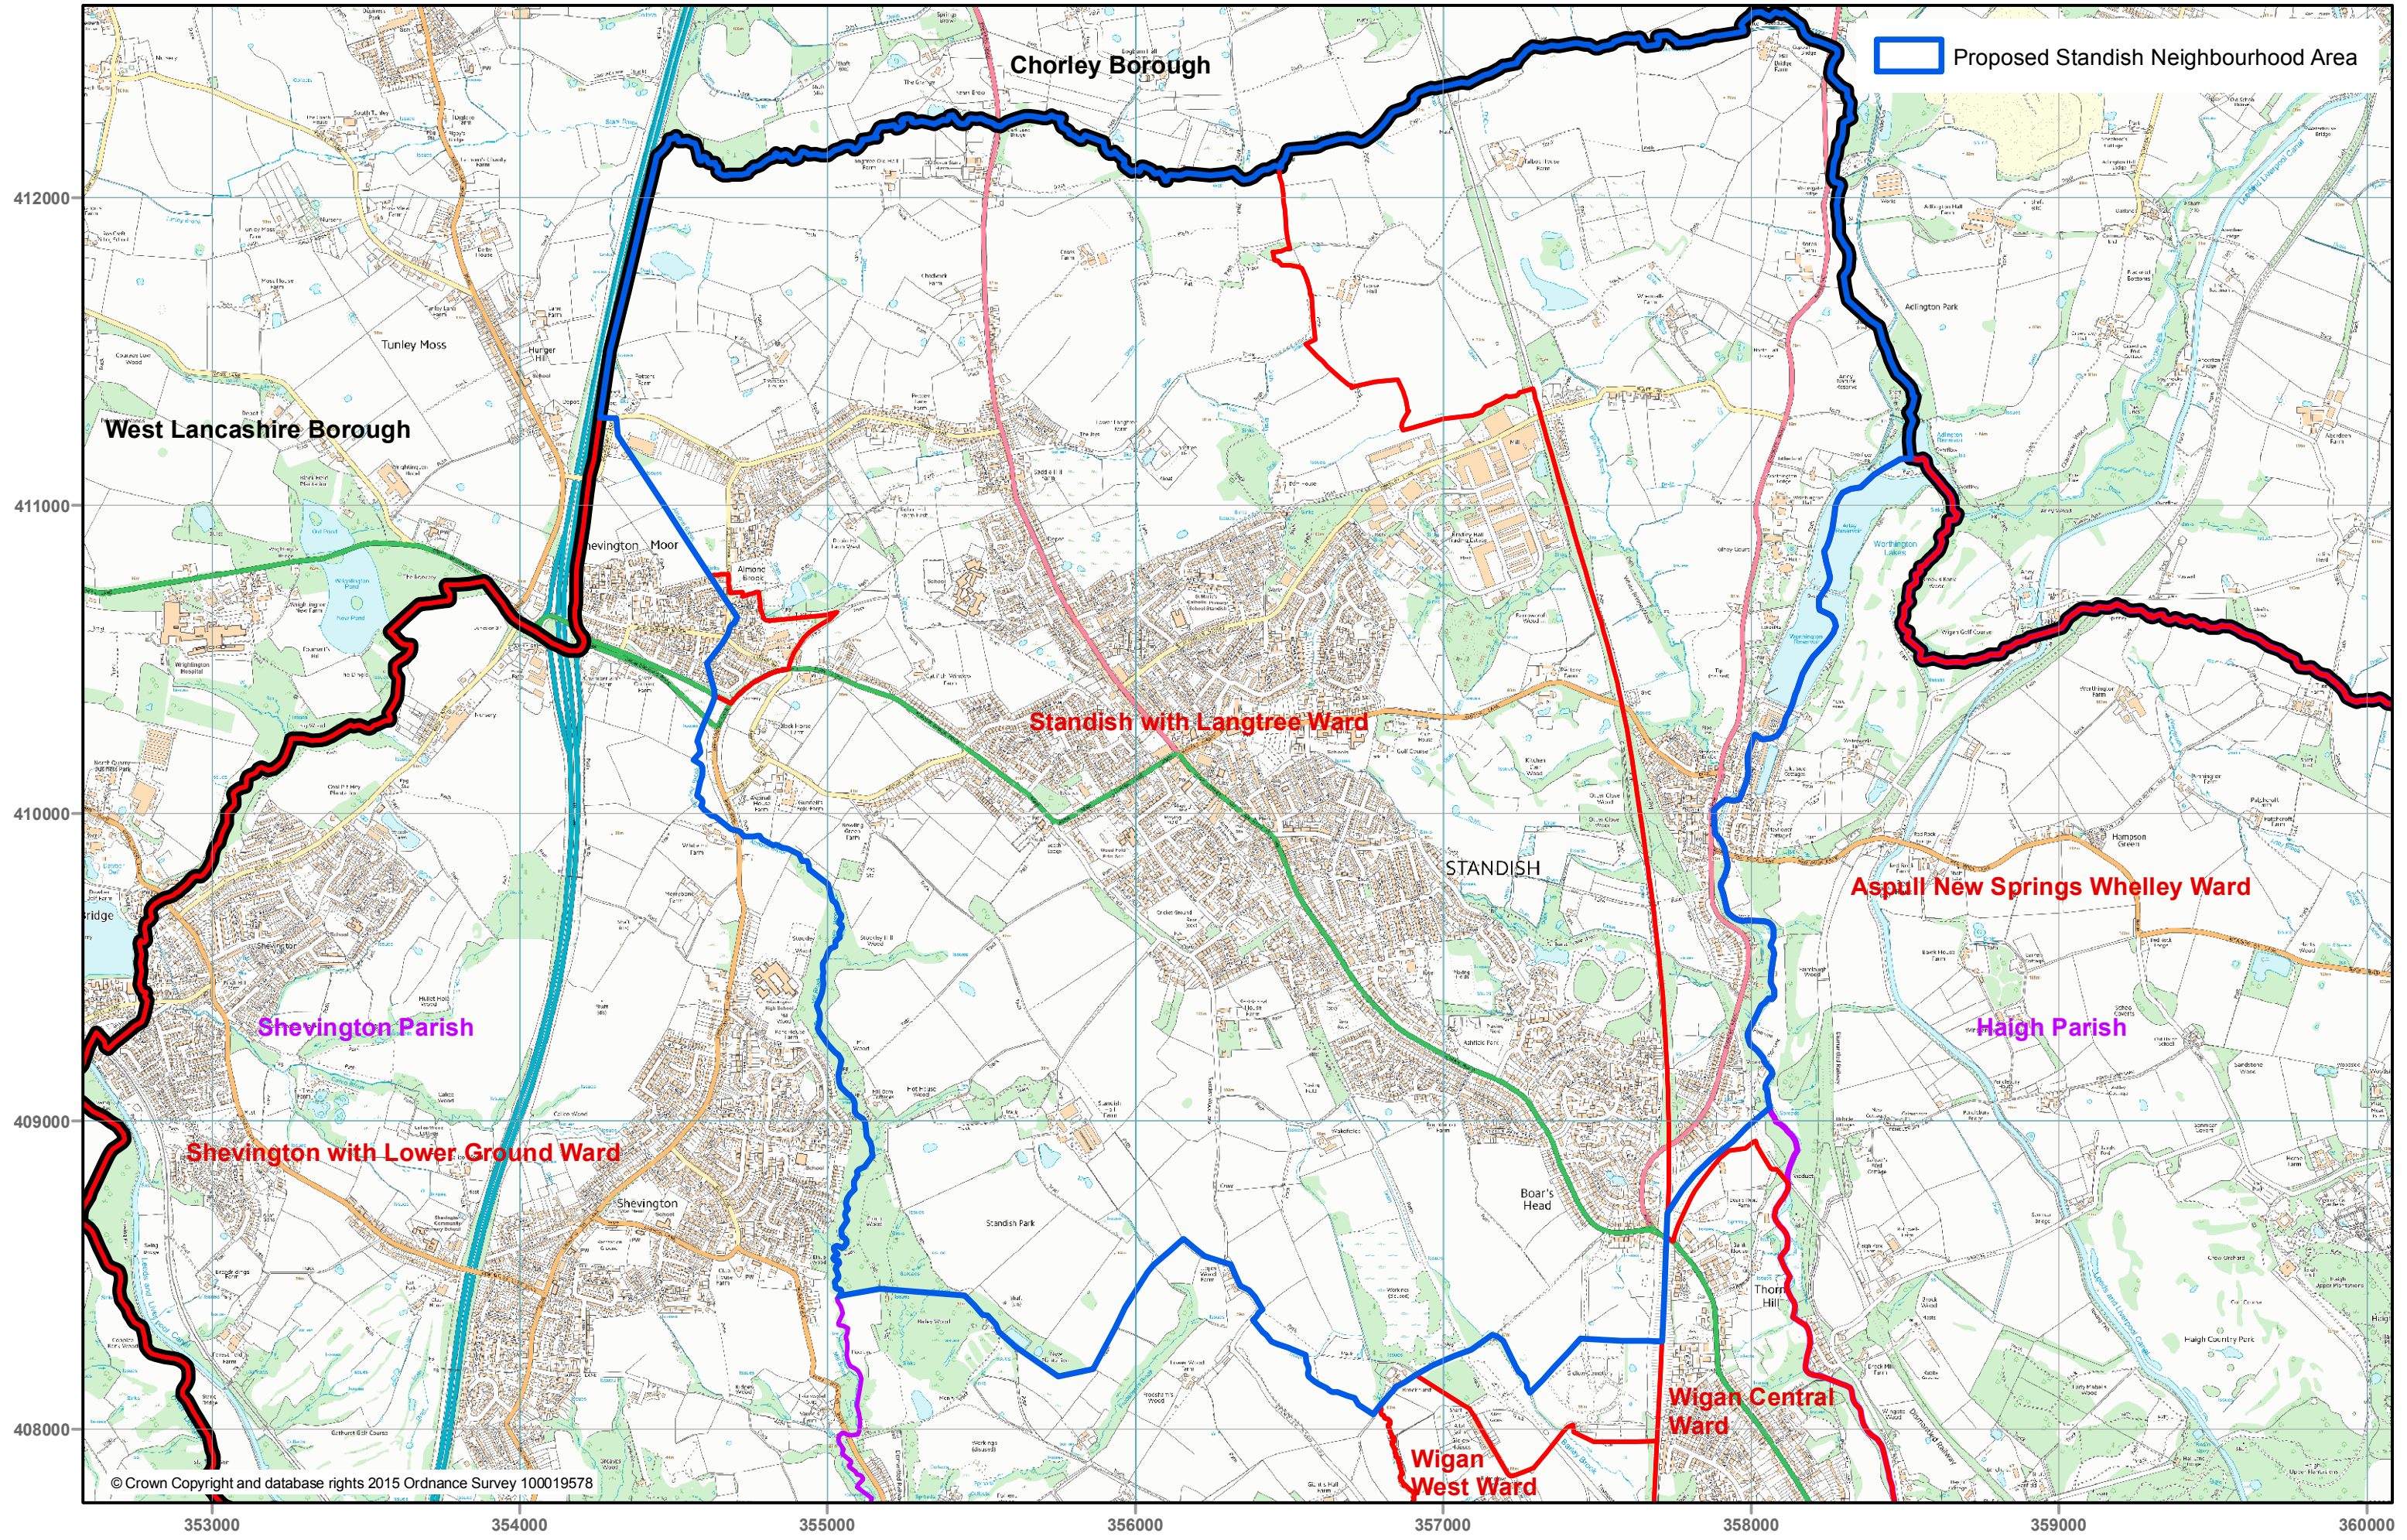

Proposed Standish Neighbourhood Area

1:19,000

 Proposed Standish Neighbourhood Area