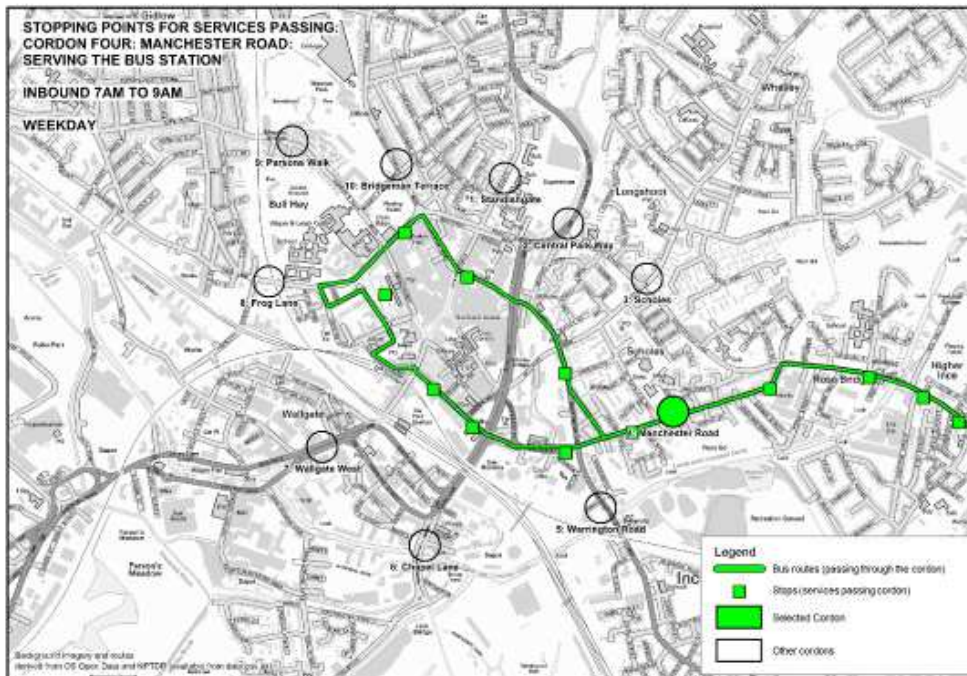

Appendix A – Bus Service Maps

Figure A1: Bus Routes for Standishgate Corridor (CP1)

Figure A2: Bus Routes for Central Park Way Corridor (CP2)

Figure A3: Bus Routes for Scholes Corridor (CP3)

Figure A4: Bus Routes for Manchester Road Corridor (CP4)

Figure A5: Bus Routes for Warrington Road Corridor (CP5)

Figure A6: Bus Routes for Chapel Lane Corridor (CP6)

Figure A7: Bus Routes for Wallgate West Corridor (CP7)

Figure A8: Bus Routes for Frog Lane Corridor (CP8)

Figure A9: Bus Routes for Parsons Walk Corridor (CP9)

Figure A10: Bus Routes for Bridgeman Terrace Corridor (CP10)