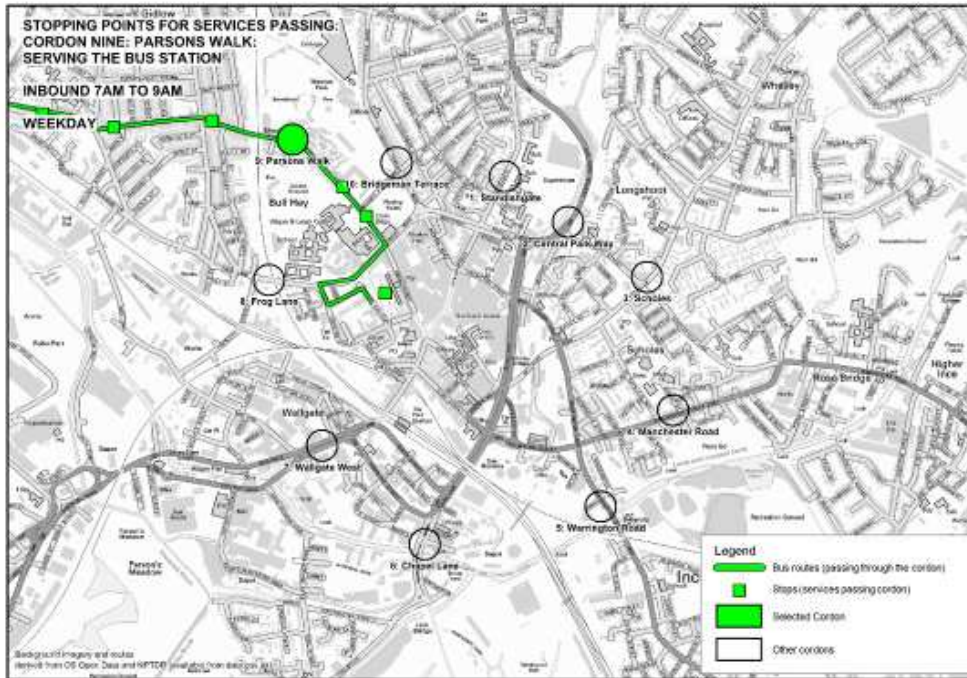

Appendix A – Bus Service Maps

Figure A1: Bus Routes for Standishgate Corridor (CP1)

Figure A2: Bus Routes for Central Park Way Corridor (CP2)

Figure A3: Bus Routes for Scholes Corridor (CP3)

Figure A4: Bus Routes for Manchester Road Corridor (CP4)

Figure A5: Bus Routes for Warrington Road Corridor (CP5)

Figure A6: Bus Routes for Chapel Lane Corridor (CP6)

Figure A7: Bus Routes for Wallgate West Corridor (CP7)

Figure A8: Bus Routes for Frog Lane Corridor (CP8)

Figure A9: Bus Routes for Parsons Walk Corridor (CP9)

Figure A10: Bus Routes for Bridgeman Terrace Corridor (CP10)