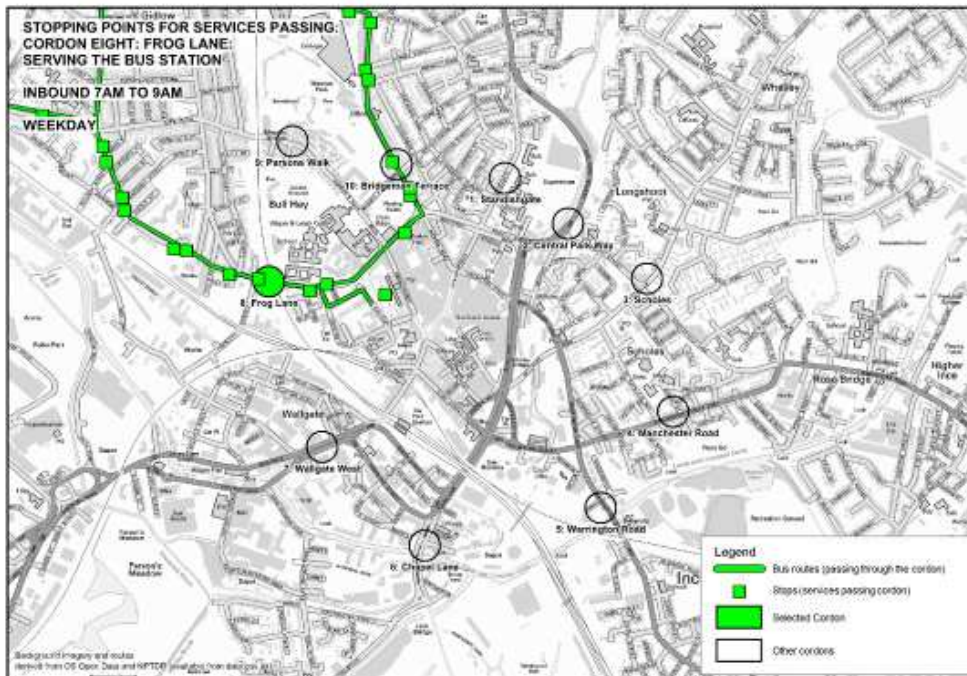

Appendix A – Bus Service Maps

Figure A1: Bus Routes for Standishgate Corridor (CP1)

Figure A2: Bus Routes for Central Park Way Corridor (CP2)

Figure A3: Bus Routes for Scholes Corridor (CP3)

Figure A4: Bus Routes for Manchester Road Corridor (CP4)

Figure A5: Bus Routes for Warrington Road Corridor (CP5)

Figure A6: Bus Routes for Chapel Lane Corridor (CP6)

Figure A7: Bus Routes for Wallgate West Corridor (CP7)

Figure A8: Bus Routes for Frog Lane Corridor (CP8)

Figure A9: Bus Routes for Parsons Walk Corridor (CP9)

Figure A10: Bus Routes for Bridgeman Terrace Corridor (CP10)