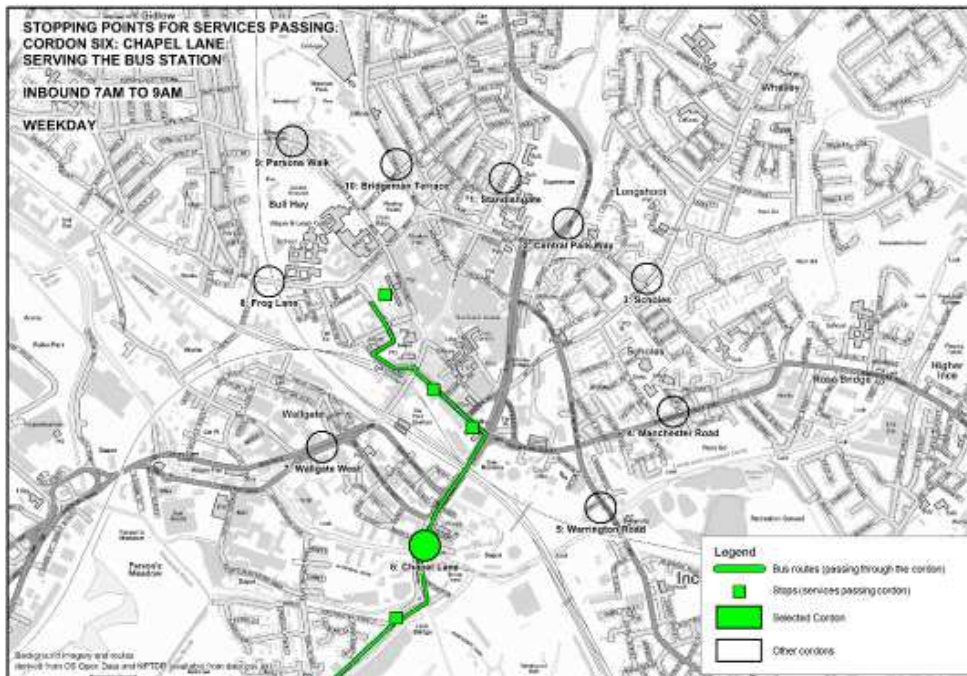

Appendix A – Bus Service Maps

Figure A1: Bus Routes for Standishgate Corridor (CP1)

Figure A2: Bus Routes for Central Park Way Corridor (CP2)

Figure A3: Bus Routes for Scholes Corridor (CP3)

Figure A4: Bus Routes for Manchester Road Corridor (CP4)

Figure A5: Bus Routes for Warrington Road Corridor (CP5)

Figure A6: Bus Routes for Chapel Lane Corridor (CP6)

Figure A7: Bus Routes for Wallgate West Corridor (CP7)

Figure A8: Bus Routes for Frog Lane Corridor (CP8)

Figure A9: Bus Routes for Parsons Walk Corridor (CP9)

Figure A10: Bus Routes for Bridgeman Terrace Corridor (CP10)