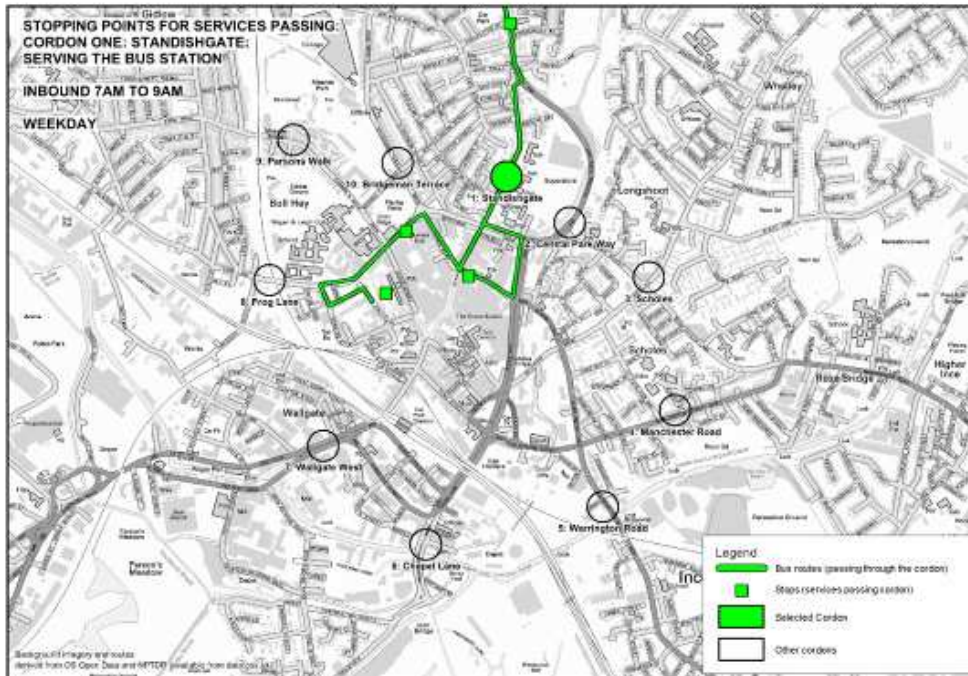

Appendix A – Bus Service Maps

Figure A1: Bus Routes for Standishgate Corridor (CP1)

Figure A2: Bus Routes for Central Park Way Corridor (CP2)

Figure A3: Bus Routes for Scholes Corridor (CP3)

Figure A4: Bus Routes for Manchester Road Corridor (CP4)

Figure A5: Bus Routes for Warrington Road Corridor (CP5)

Figure A6: Bus Routes for Chapel Lane Corridor (CP6)

Figure A7: Bus Routes for Wallgate West Corridor (CP7)

Figure A8: Bus Routes for Frog Lane Corridor (CP8)

Figure A9: Bus Routes for Parsons Walk Corridor (CP9)

Figure A10: Bus Routes for Bridgeman Terrace Corridor (CP10)