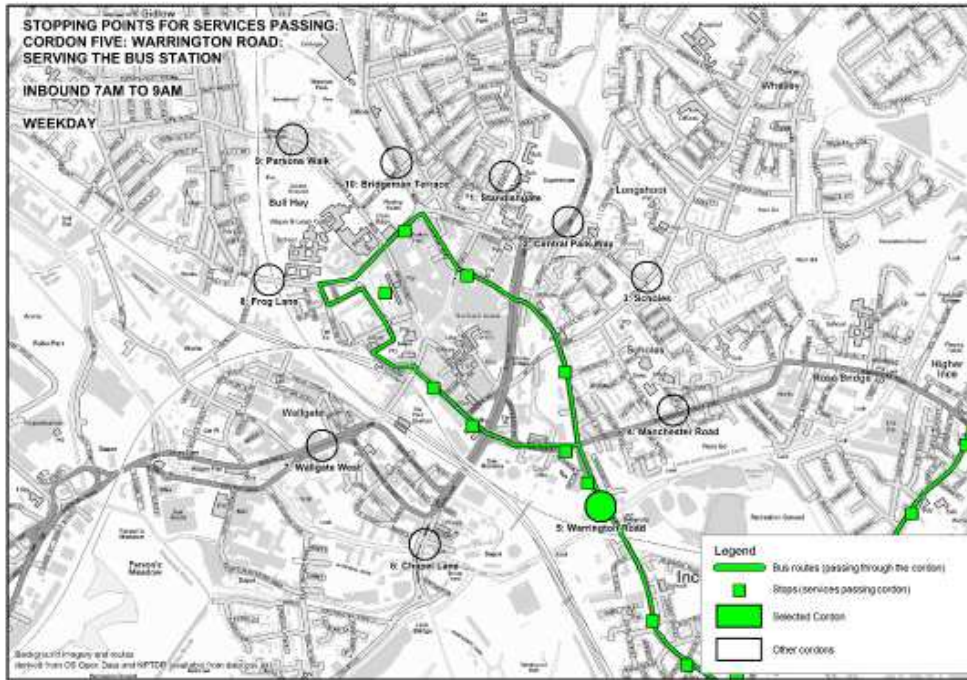

Appendix A – Bus Service Maps

Figure A1: Bus Routes for Standishgate Corridor (CP1)

Figure A2: Bus Routes for Central Park Way Corridor (CP2)

Figure A3: Bus Routes for Scholes Corridor (CP3)

Figure A4: Bus Routes for Manchester Road Corridor (CP4)

Figure A5: Bus Routes for Warrington Road Corridor (CP5)

Figure A6: Bus Routes for Chapel Lane Corridor (CP6)

Figure A7: Bus Routes for Wallgate West Corridor (CP7)

Figure A8: Bus Routes for Frog Lane Corridor (CP8)

Figure A9: Bus Routes for Parsons Walk Corridor (CP9)

Figure A10: Bus Routes for Bridgeman Terrace Corridor (CP10)