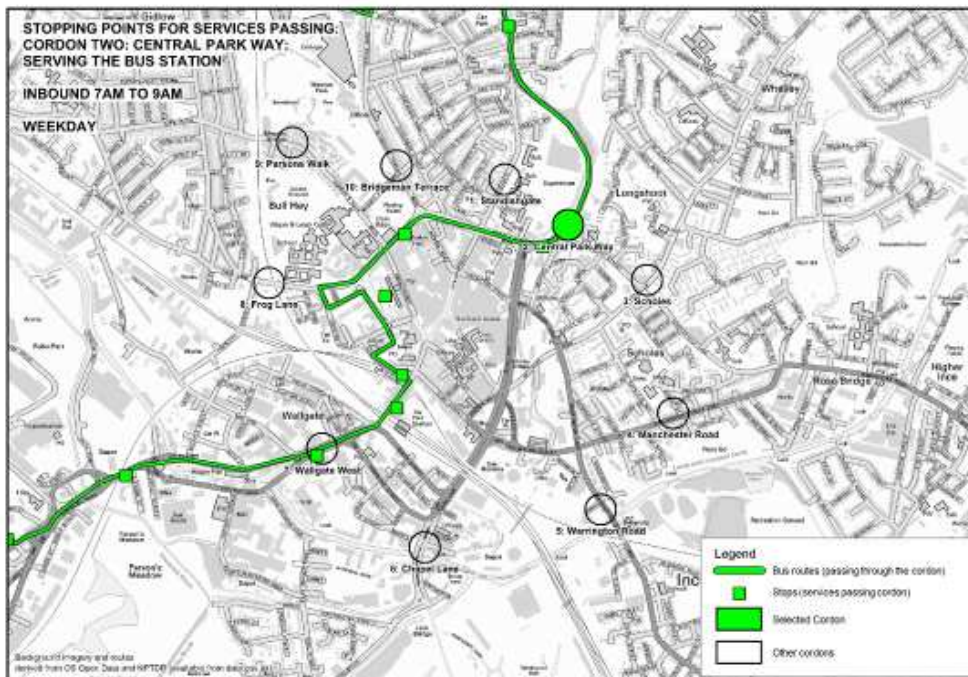

Appendix A – Bus Service Maps

Figure A1: Bus Routes for Standishgate Corridor (CP1)

Figure A2: Bus Routes for Central Park Way Corridor (CP2)

Figure A3: Bus Routes for Scholes Corridor (CP3)

Figure A4: Bus Routes for Manchester Road Corridor (CP4)

Figure A5: Bus Routes for Warrington Road Corridor (CP5)

Figure A6: Bus Routes for Chapel Lane Corridor (CP6)

Figure A7: Bus Routes for Wallgate West Corridor (CP7)

Figure A8: Bus Routes for Frog Lane Corridor (CP8)

Figure A9: Bus Routes for Parsons Walk Corridor (CP9)

Figure A10: Bus Routes for Bridgeman Terrace Corridor (CP10)