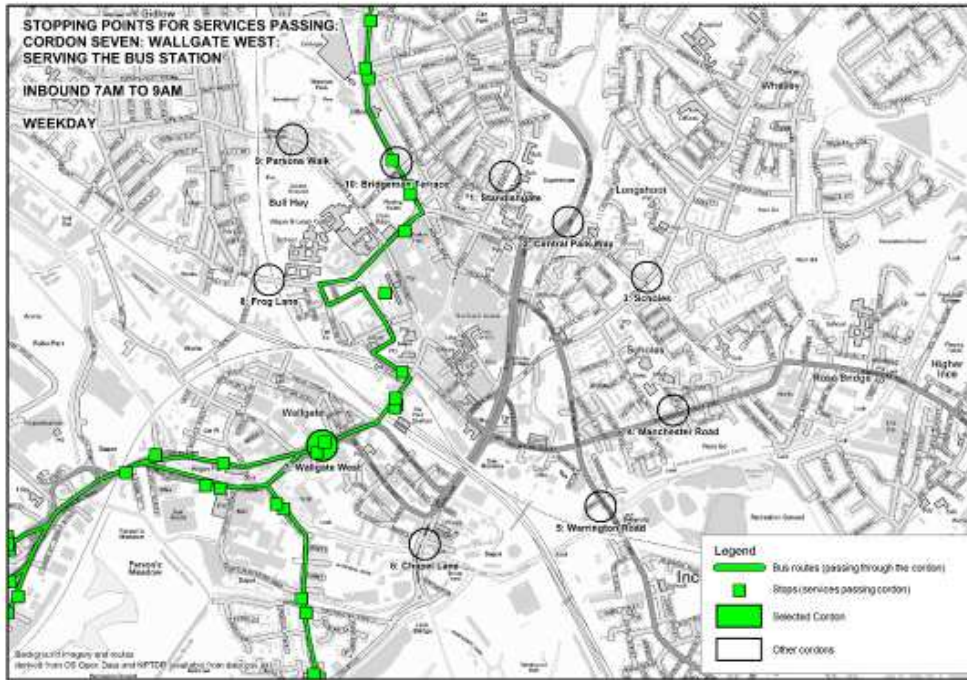

Appendix A – Bus Service Maps

Figure A1: Bus Routes for Standishgate Corridor (CP1)

Figure A2: Bus Routes for Central Park Way Corridor (CP2)

Figure A3: Bus Routes for Scholes Corridor (CP3)

Figure A4: Bus Routes for Manchester Road Corridor (CP4)

Figure A5: Bus Routes for Warrington Road Corridor (CP5)

Figure A6: Bus Routes for Chapel Lane Corridor (CP6)

Figure A7: Bus Routes for Wallgate West Corridor (CP7)

Figure A8: Bus Routes for Frog Lane Corridor (CP8)

Figure A9: Bus Routes for Parsons Walk Corridor (CP9)

Figure A10: Bus Routes for Bridgeman Terrace Corridor (CP10)