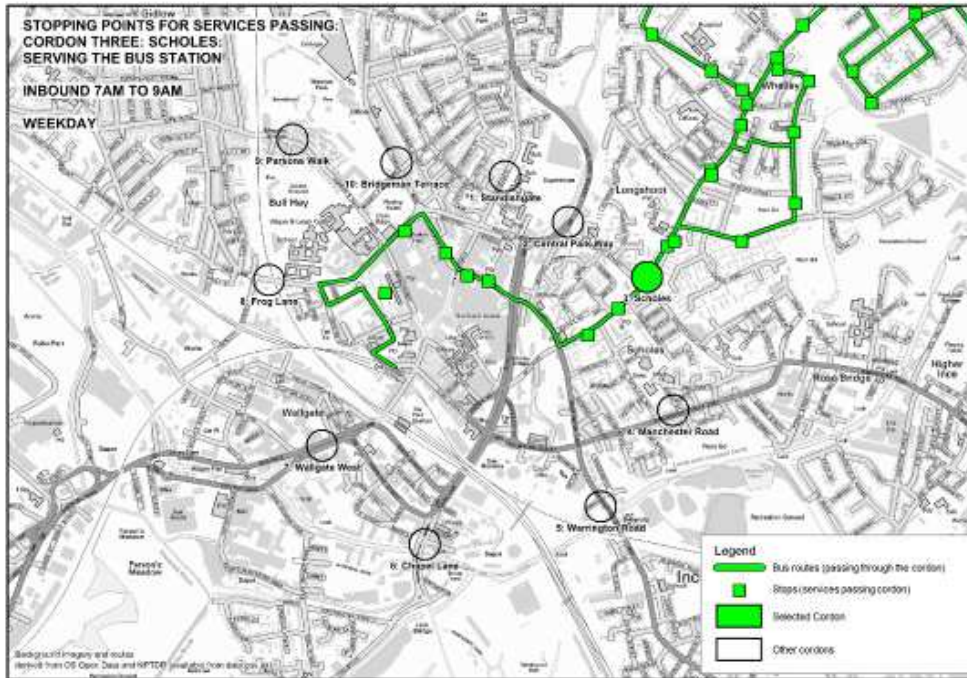

Appendix A – Bus Service Maps

Figure A1: Bus Routes for Standishgate Corridor (CP1)

Figure A2: Bus Routes for Central Park Way Corridor (CP2)

Figure A3: Bus Routes for Scholes Corridor (CP3)

Figure A4: Bus Routes for Manchester Road Corridor (CP4)

Figure A5: Bus Routes for Warrington Road Corridor (CP5)

Figure A6: Bus Routes for Chapel Lane Corridor (CP6)

Figure A7: Bus Routes for Wallgate West Corridor (CP7)

Figure A8: Bus Routes for Frog Lane Corridor (CP8)

Figure A9: Bus Routes for Parsons Walk Corridor (CP9)

Figure A10: Bus Routes for Bridgeman Terrace Corridor (CP10)