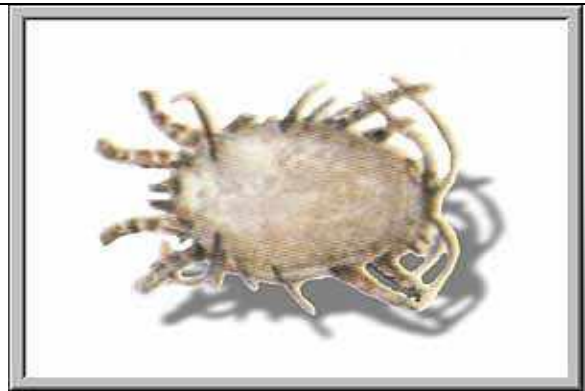

**Pest Control Guidance Document:**

Listed below are the insects and pest that Wigan Council Pest Control Department do not treat.

<p><b>White Shouldered House Moth</b></p>	 Two White Shouldered House Moths are shown against a light grey background. They have a distinctive white patch on their forewings and a mottled brown and black pattern on the rest of their wings.
<p><b>Case - Bearing Clothes Moth</b></p>	 A Case-bearing Clothes Moth is shown against a light grey background. It has a brown, fuzzy body and a prominent, fan-like structure on its back, which is used to carry its eggs.
<p><b>Common Cloths Moth</b></p>	 A Common Cloths Moth is shown against a light grey background. It has a reddish-brown head and thorax, and long, thin, light-colored wings.

**Indian Meal Moth**

**Warehouse Moth**

**Plaster Mite**

**Paper Mite**

For further information visit the [British Pest Control Association](http://www.britishpestcontrol.org)