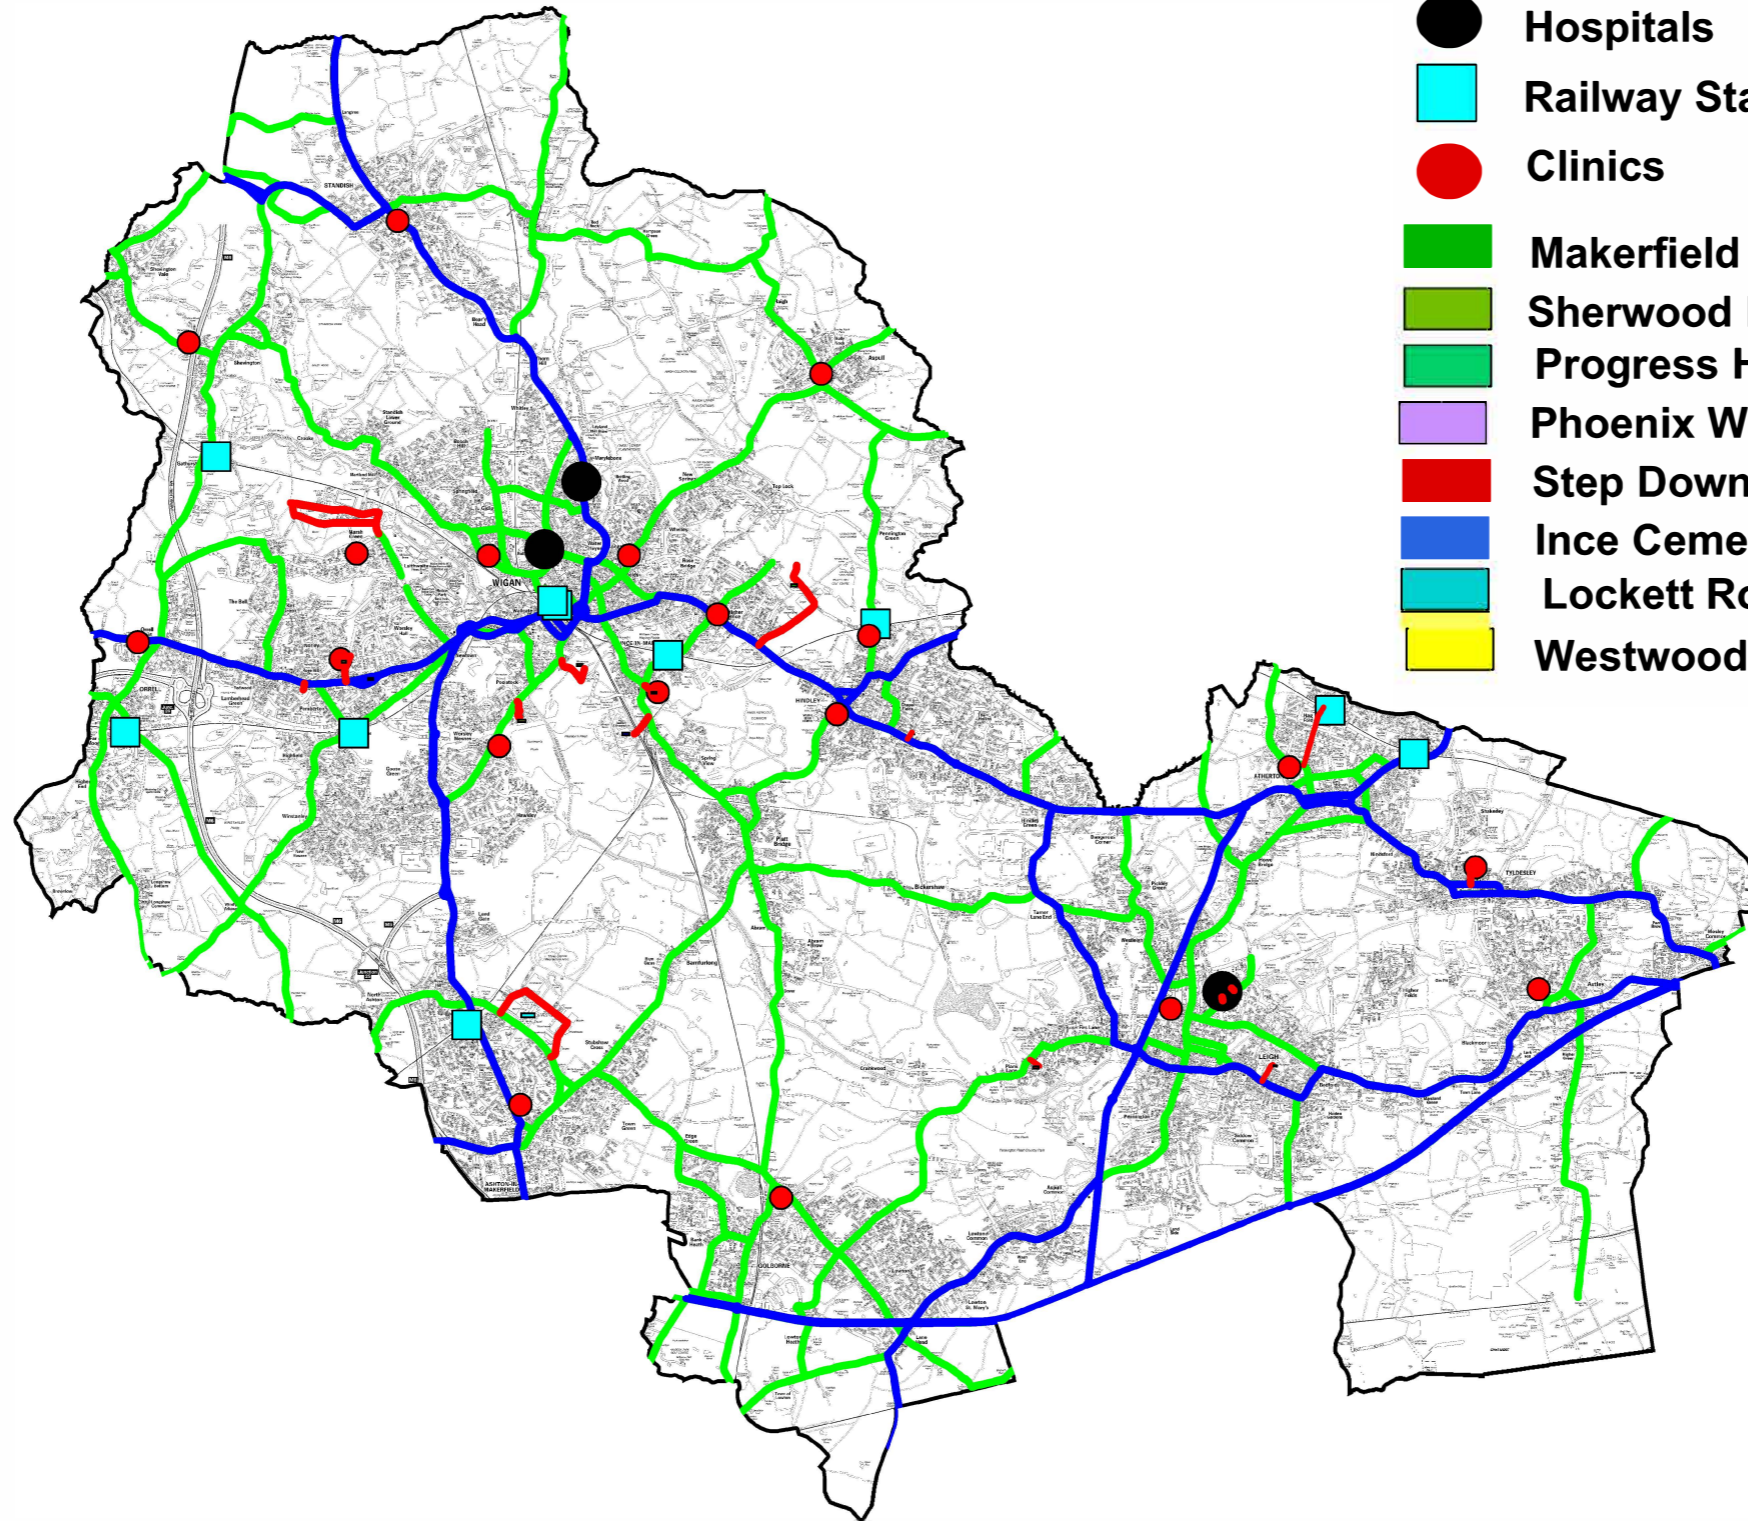

# WIGAN RESILIENT NETWORK

## Map Legend

-  KRN Network
-  Resilient Gritting Route Network
-  Wigan Additions
-  Hospitals
-  Railway Stations
-  Clinics
-  Makerfield Way Depot and (ICES)
-  Sherwood Drive Clinic
-  Progress House
-  Phoenix Way Clinic
-  Step Down Beds
-  Ince Cemetery
-  Lockett Road Industrial Estate (Mears)
-  Westwood Lodge